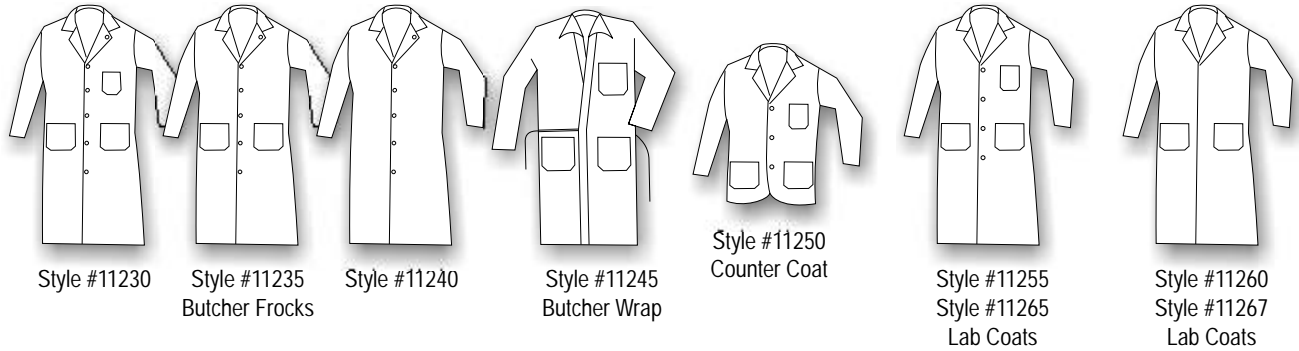

SERVICE APPAREL

- Poly/cotton twill

Add 20% for 2X and Up

SIZE CONVERSION CHART			
Alpha Size	Chest Size	Alpha Size	Chest Size
XS	34	2XL	52-54
S	36-38	3XL	56-58
M	40-42	4XL	60-62
L	44-46	5XL	64-66
XL	48-50	6XL	68-70

STYLE	TYPE				COLOR		CLOSURE			POCKETS			FASHION
	Butcher Frock	Butcher Wrap	Counter Coat	Lab Coat	White	Other Colors Avail.	Snap Front	Self Tie Wrap	Pearl Buttons	Side Slits	Outside Patch	Inside Patch	
⚡ #11230	x				x		6			2	3		unisex
⚡ #11235	x				x		6			2	2	1	unisex
⚡ #11240	x				x		6			2			unisex
⚡ #11245		x			x			x		2	3		unisex
⚡ #11250			x		x				3		3		unisex
⚡ #11255				x	x	x			4	2	3		mens
⚡ #11260				x	x	x	4			2	2	1	mens
⚡ #11265				x	x				5	2	3		womens
⚡ #11267				x	x		5			2	2	1	womens

DISPOSABLE GLOVES AND APRONS

- All gloves (except Yellow Cleaning Gloves) are ambidextrous
- Case discounts available

STYLE	TYPE	USE		MATERIAL			FEATURES	SIZE
		Disposable	Reusable	Polyethylene	Vinyl	Latex		
#11310	Economy Food Service Glove	x		x			white, 1000/box, 10 box/case	S, M, L
#11315	Food Service Glove	x			x		rolled cuff, loose fit, 100/box, 10 box/case	S, M, L, XL
#11320	Healthcare Glove	x				x	powdered, tight fit, 100/box, 10 box/case	S, M, L
#11321	Healthcare Glove - Size XL	x				x	powdered, tight fit, 90/box, 10 box/case	XL
#11325	Yellow Flock Lined Cleaning Glove		x			x	18 mil., 12" embossed palm, 12 dz. pairs/case	S, M, L, XL
#11330	Food Service Apron	x		x			white, 1 mil., 100/box, 10 box/case	28 x 46