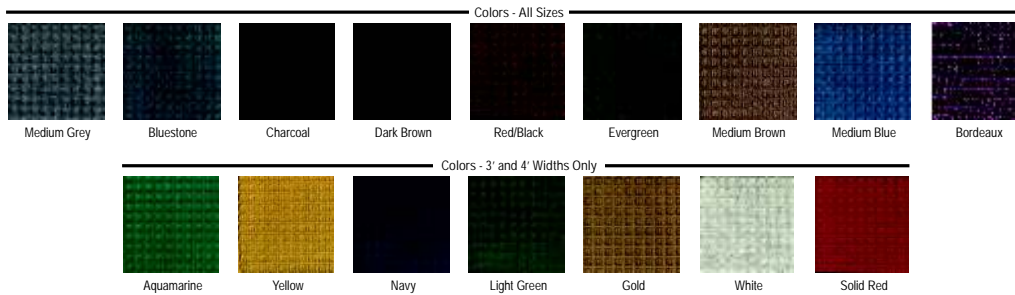

WATERHOG FASHION - The toughest best-looking mat in the industry

STYLE	SIZE
#58610	2 x 3
#58615	3 x 4
#58620	3 x 5
#58625	3 x 8
#58630	3 x 10
#58635	3 x 12
#58640	3 x 16
#58645	3 x 20
#58650	4 x 6

STYLE	SIZE
#58655	4 x 8
#58660	4 x 10
#58665	4 x 12
#58670	4 x 16
#58675	4 x 20
#58680	6 x 8
#58685	6 x 12
#58690	6 x 16
#58695	6 x 20

BUCKET & WRINGER COMBOS

VALUE COMBO

- Recycled plastic
- Accepts any size mophead up to 24 oz. (large)
- Ergonomic height keeps water cleaner
- Non-rusting casters
- Simple to steer, pour and empty
- Dirt grid available for additional cost

PREMIUM COMBO

- Easy clean Polypropylene
- Accepts mopheads up to 32 oz. (xlarge)
- Ergonomic bucket height keeps water cleaner
- Complete with grid and dirt sump
- 3" non marking casters
- Cranked legs all around for superior stability

MTX #	SIZE	STYLE	COLOR	PACKED
#23010	26 quart	Value	Grey only	1 each
#23015	26 quart	Premium	(see below)	1 each