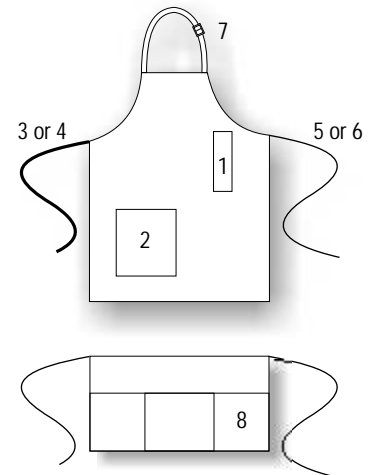

OPTION	DESCRIPTION	DETAILS
1	Pen Pocket	3" x 5" approx
2	Hand Pocket	8" x 8" approx
3	Fabric/Self Ties	36" length
4	Fabric/Self Ties	42" length
5	Matching Color Nylon Flat Ties	36" length
6	Matching Color Nylon Tubular Ties	36" length
7	Adjustable Neck Buckle	Black plastic
8	Foldup Pockets	2 or 3 sections