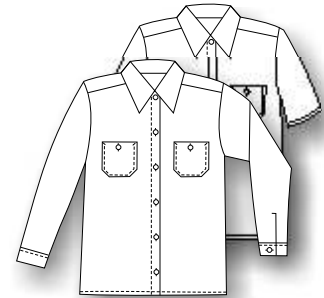

- Women's Industrial Shirts - #11430, #11435
- Fabric 4.25 oz. Poplin
- 65/35 Poly/cotton
- 5 buttons with snap at neck
- 2-piece collar with sewn-in stays
- Squared bottom - wear in or out
- Solid color
- Call for available colors