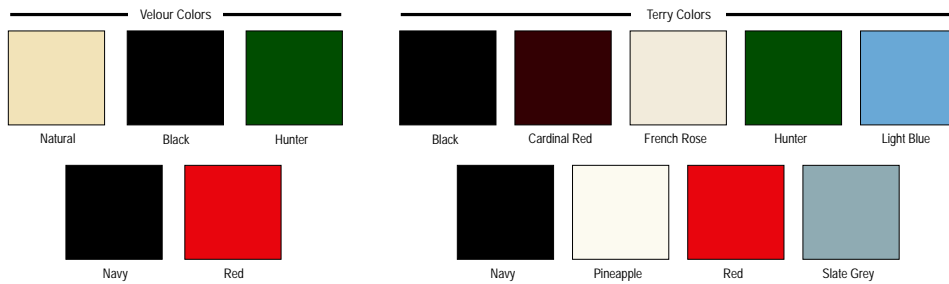

FINGERTIP TOWELS

- 100% Cotton
- Fringed ends

STYLE	FABRIC	SIZE	WEIGHT/DZ.	COLORS	PACKED
⚡ #39020	One side velour	11 x 18	1.3#	white	50 dozen
#39025	One side velour	11 x 18	1.5#	see below	24 dozen
#39030	Terry	11 x 18	1.5#	white, natural	24 dozen
#39035	Terry	11 x 18	1.5#	see below	24 dozen