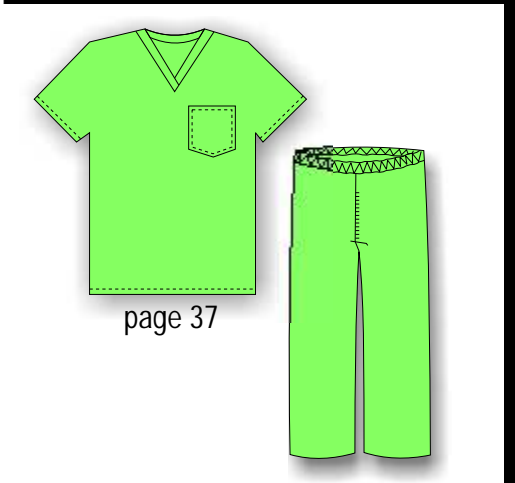

1982-2007
25 Years
Serving You

WHOLESALE TEXTILES, INC.

We Can Source
Your
Custom Needs

HOSPITALITY, INDUSTRIAL LINEN AND SUPPLIES

1-800-554-6500

www.wholesale-textiles.net

Easy Ordering – Anytime!

Order any hour of the day,
in whatever method that works best for you.