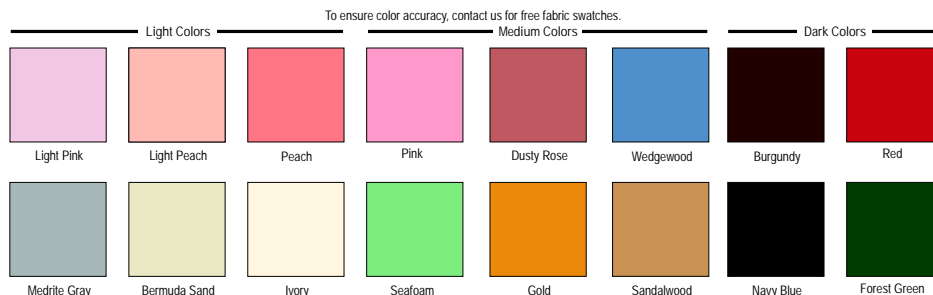

STYLE	SIZE
#66035	20 x 20 napkin
#77190	44 x 44
#77195	52 x 52
#77200	61 x 61
#77205	71 x 71
#77210	85 x 85
#77215	90 x 90
#77220	52 x 114
#77225	52 x 120
#77230	81" Round
#77235	90" Round
#77238	120" Round