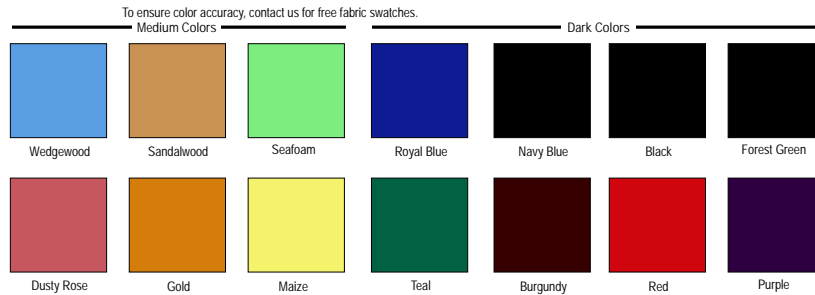

STYLE	SIZE
#66025	20 x 20 napkin
#66030	21 x 21 napkin
#77135	44 x 44
#77140	52 x 52
#77145	61 x 61
#77150	71 x 71
#77155	85 x 85
#77160	90 x 90
#77165	52 x 114
#77170	52 x 120
#77175	81" Round
#77180	90" Round
#77185	120" Round

SIGNATURE NAPKIN AND TABLETOPS

- Milliken spun/filament Polyester fabric
- 6.4 ounce material
- Excellent color retention
- Napkins and tabletops hemmed
- No seams on rounds
- Additional colors available