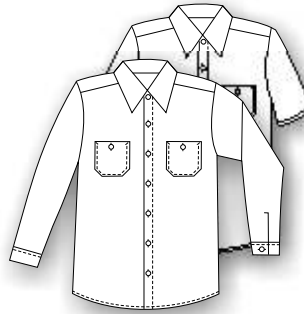

- Men's Industrial Shirts - #11420, #11425
- Fabric 4.25 oz. Poplin
- 65/35 Poly/cotton
- 6 buttons with snap at neck
- 2-piece collar with sewn-in stays
- Long, XLong sizes available
- Solid color
- Call for available colors