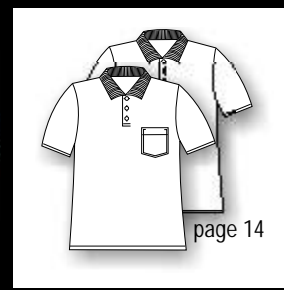

page 25

page 6