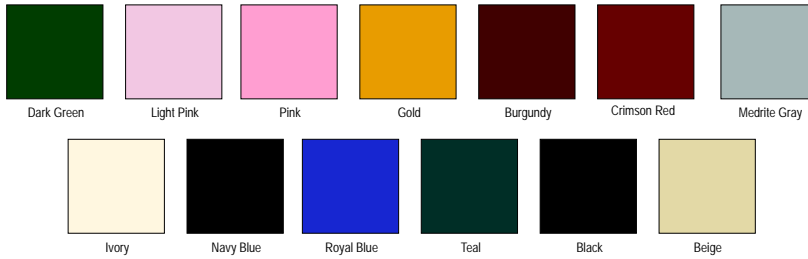

STYLE	STYLE
#77810	Shirred
#77815	Box Pleat

visit www.wholesale-textiles.net for instructions on ordering table linen

100% COTTON WHITE NAPKIN AND TABLETOPS

- Bleached white mercerized Cotton fabric
- Momie weave
- Cotton colors also available
- Napkins and tabletops hemmed, with selvedge