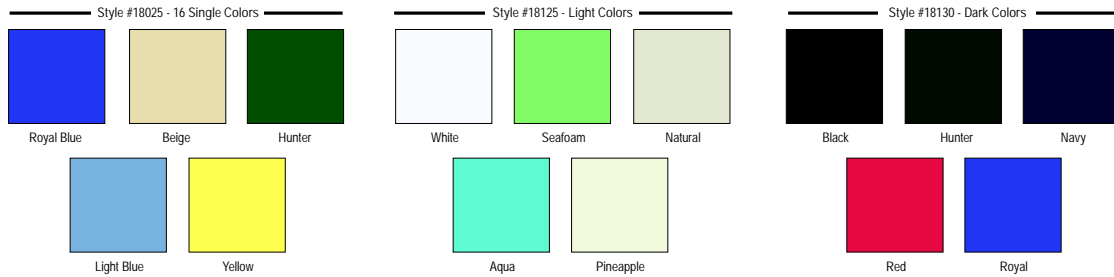

GOLF TOWELS

- 100% Cotton Velour
- Choose corner or tri-fold hook and grommet
- One side terry, one side velour

STYLE	FABRIC	SIZE	WEIGHT/DZ.	COLORS	PACKED
#49920	One side velour	16 x 26	4.2#	white, natural	12 dozen
#49925	One side velour	16 x 26	4.2#	see below	12 dozen

POOL AND BEACH TOWELS

- 100% Cotton
- Many more sizes and styles available

STYLE	FABRIC	SIZE	WEIGHT/DZ.	COLORS	PACKED
#18020	Classic Economy	36 x 68	12.75#	white	10 dozen
#18025	16 Single Premium	36 x 68	14.0#	see below	5 dozen
#18120	Millennium End Hem Dobby	35 x 70	22#	white, natural	2 dozen
#18125	Millennium End Hem Dobby - Light Colors	35 x 70	22#	see below	2 dozen
#18130	Millennium End Hem Dobby - Dark Colors	35 x 70	22#	see below	2 dozen